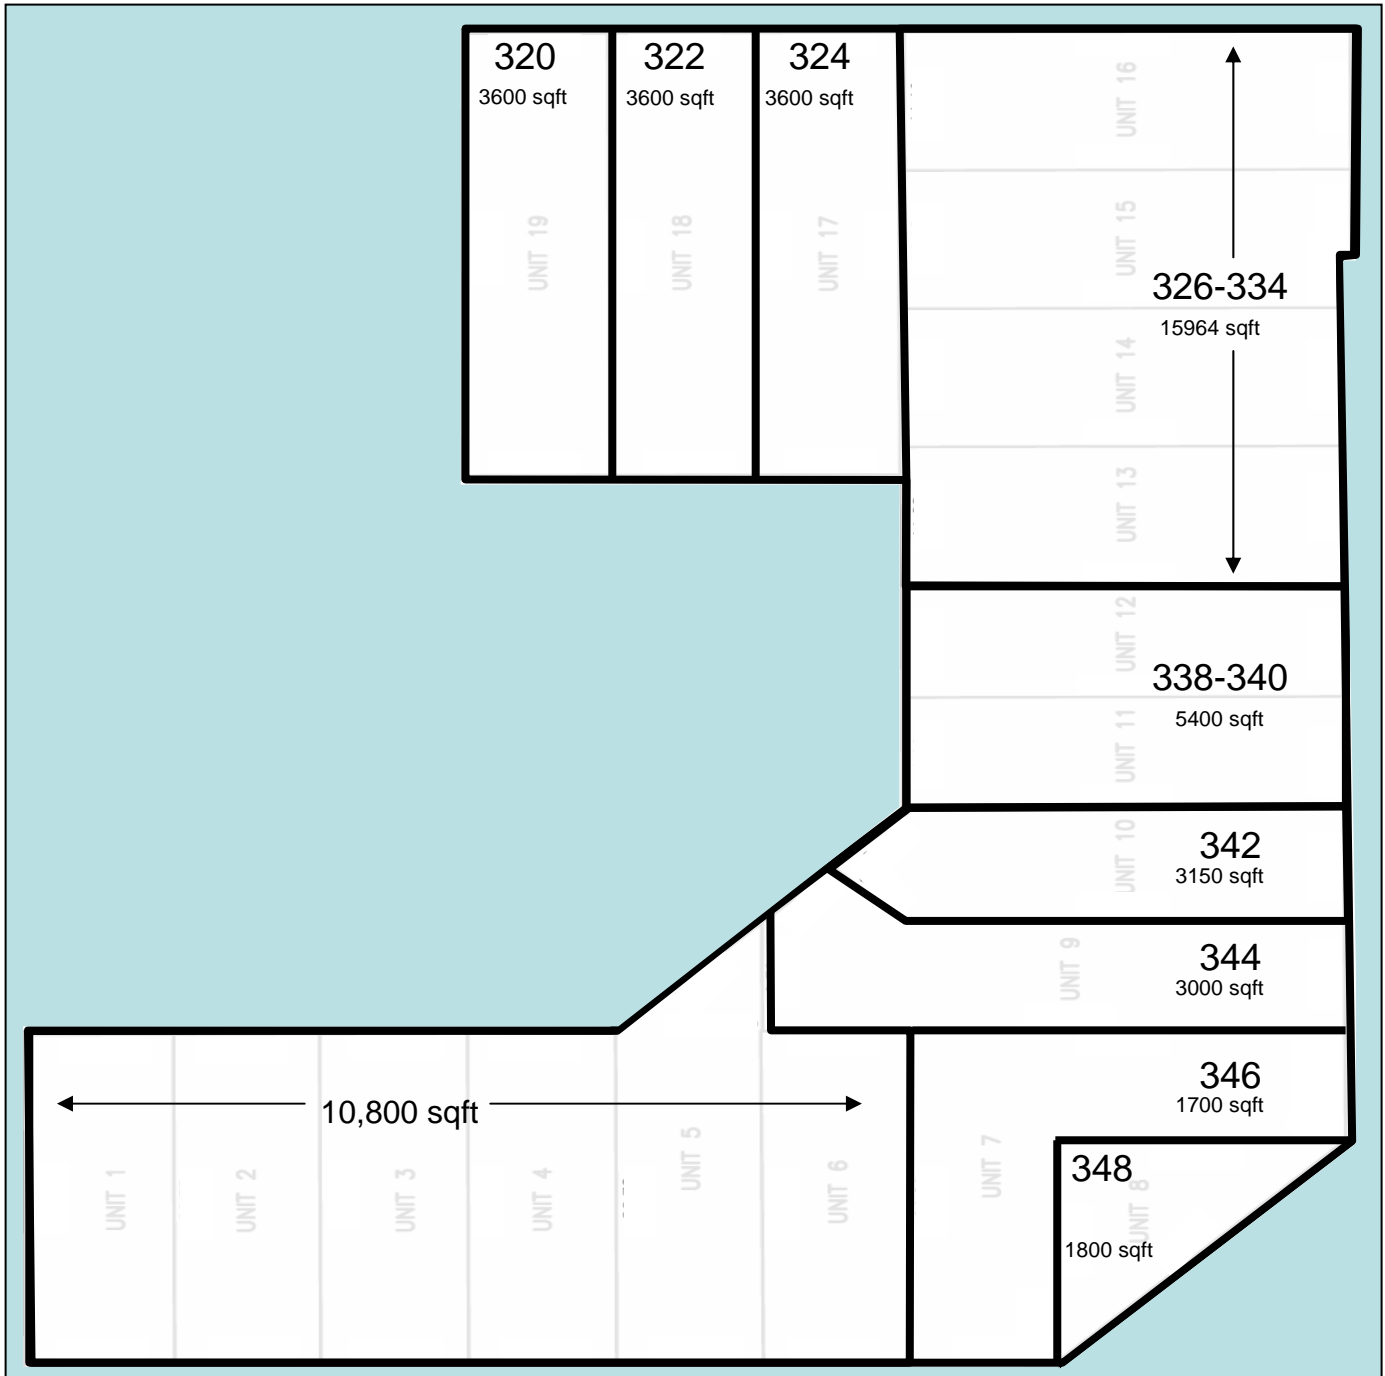

FOR LEASE

Ellis Building 322 Ellis Drive, Acheson Industrial Park, AB

#400, 10240 - 124 Street
Edmonton AB, T5N 3W6
P 780.486.3919
F 780.484.6227

www.transamericagroup.com